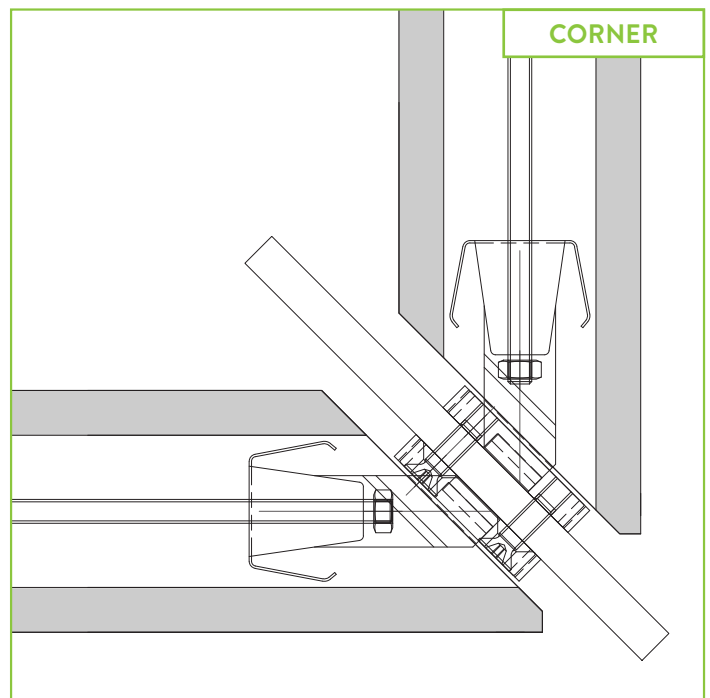

Baguette Sunscreen System

PANELS: TERRA COTTA BAGUETTES / LOUVERS

As sustainable architecture continues to call on sunscreen systems as an integral part of the solution for energy-efficient design, natural clay sunscreen products are gaining increased prominence over other louver systems. ECO Cladding provides a full “system” approach to address all of the requirements of the wall design and ensure maximum performance for baguette and louver tiles.

- ✓ **ENGINEERED DESIGN**
- ✓ **ADDRESSES WINDLOAD & DEADLOAD**
- ✓ **THERMALLY EFFICIENT**
- ✓ **EXCELLENT MATERIAL PROPERTIES**
- ✓ **DESIGN AND CONSTRUCTION SUPPORT**

NOTE: TYPICAL DETAILS IN CADs, PDFs AND SPECS ARE AVAILABLE ONLINE AT WWW.ECOCLADDING.COM

855.237.3370

info@ecocladding.com
www.ecocladding.com