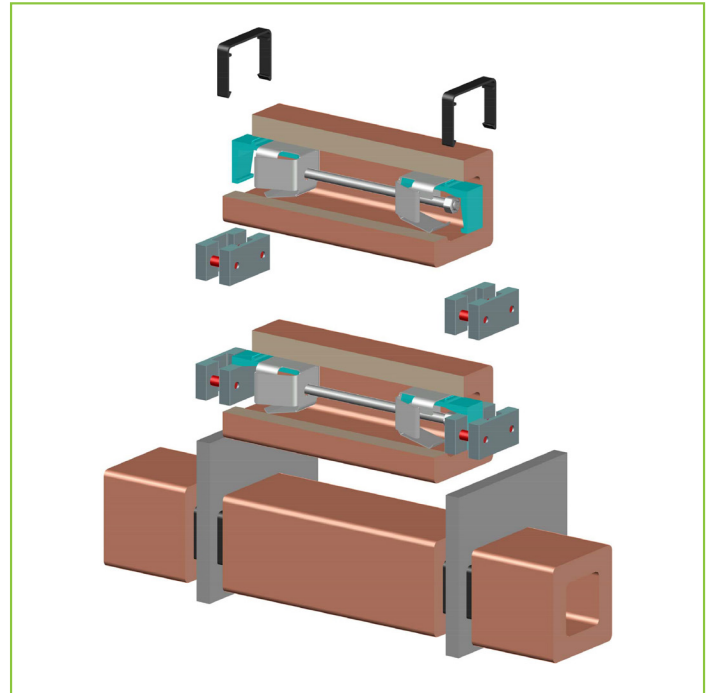

Baguette Sunscreen System

PANELS: TERRA COTTA BAGUETTES / LOUVERS

As sustainable architecture continues to call on sunscreen systems as an integral part of the solution for energy-efficient design, natural clay sunscreen products are gaining increased prominence over other louver systems. ECO Cladding provides a full “system” approach to address all of the requirements of the wall design and ensure maximum performance for baguette and louver tiles.

- ✓ **ENGINEERED DESIGN**
- ✓ **ADDRESSES WINDLOAD & DEADLOAD**
- ✓ **THERMALLY EFFICIENT**
- ✓ **EXCELLENT MATERIAL PROPERTIES**
- ✓ **DESIGN AND CONSTRUCTION SUPPORT**

NOTE: TYPICAL DETAILS IN CADs, PDFs AND SPECS ARE AVAILABLE ONLINE AT WWW.ECOCLADDING.COM